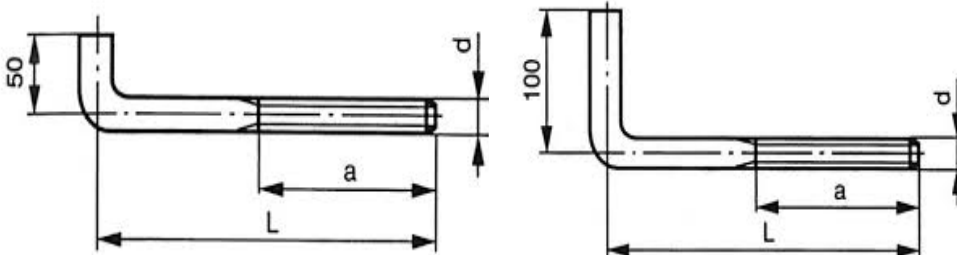

## Glans verzinkte haakankers 4.8

Zinc Plated hook anchor 4.8

Artikelcode	Omschrijving	Maat	Draadlengte
10.1.102.12300100	Haakanker	M12x300x100	150 mm
10.1.102.12400100	Haakanker	M12x400x100	150 mm
10.1.102.12500100	Haakanker	M12x500x100	150 mm
10.1.102.16200050	Haakanker	M16x200x50	100 mm
10.1.102.16250050	Haakanker	M16x250x50	100 mm
10.1.102.16250100	Haakanker	M16x250x100	150 mm
10.1.102.16300050	Haakanker	M16x300x50	150 mm
10.1.102.16300100	Haakanker	M16x300x100	150 mm
10.1.102.16350050	Haakanker	M16x350x50	150 mm
10.1.102.16400050	Haakanker	M16x400x50	150 mm
10.1.102.16400100	Haakanker	M16x400x100	150 mm
10.1.102.16450050	Haakanker	M16x450x50	150 mm
10.1.102.16500050	Haakanker	M16x500x50	150 mm
10.1.102.16500100	Haakanker	M16x500x100	150 mm
10.1.102.16600100	Haakanker	M16x600x100	150 mm
10.1.102.16700100	Haakanker	M16x700x100	150 mm
10.1.102.16800100	Haakanker	M16x800x100	150 mm
10.1.102.20300050	Haakanker	M20x300x50	150 mm
10.1.102.20300100	Haakanker	M20x300x100	150 mm
10.1.102.20350050	Haakanker	M20x350x50	150 mm
10.1.102.20400050	Haakanker	M20x400x50	150 mm
10.1.102.20400100	Haakanker	M20x400x100	150 mm
10.1.102.20450050	Haakanker	M20x450x50	150 mm
10.1.102.20500050	Haakanker	M20x500x50	150 mm
10.1.102.20500100	Haakanker	M20x500x100	150 mm
10.1.102.20600100	Haakanker	M20x600x100	150 mm
10.1.102.20700100	Haakanker	M20x700x100	150 mm
10.1.102.20800100	Haakanker	M20x800x100	150 mm
10.1.102.24400100	Haakanker	M24x400x100	150 mm
10.1.102.24500100	Haakanker	M24x500x100	150 mm
10.1.102.24600100	Haakanker	M24x600x100	150 mm
10.1.102.24700100	Haakanker	M24x700x100	150 mm
10.1.102.24800100	Haakanker	M24x800x100	150 mm
10.1.102.30500100	Haakanker	M30x500x100	150 mm
10.1.102.30600100	Haakanker	M30x600x100	150 mm
10.1.102.30700100	Haakanker	M30x700x100	150 mm
10.1.102.30800100	Haakanker	M30x800x100	150 mm